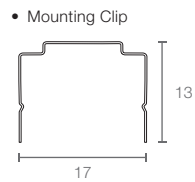

RGBW

WIRE END & EXIT CONFIGURATIONS OPTIONS

BENDING

ACCESSORIES

Flexible Linear Luminaire_Facade Lighting

Type	16mm width flexible silicone linear LED luminaire
Finishing	White
Cover	Dffused
Light Uniformity	Dotless
Mounting	Stainless steel mounting clip or aluminium tray
Beam Angle	115°
Power Options	Single CCT - 15W/m, 10W/m, 5W/m tuneWHITE - 7.5W/m per Channel, 5W/m per Channel, 2.5W/m per Channel RGBW - 10W/m, 15W/m
CRI	ProART (CRI~95)
SDCM	3 step MacAdam ellipse binning
Lifetime	Up to 50,000 hours L80 lamp life at Ta = 25°C
Voltage	24V DC
Length Options	500mm to 5000mm by increment of: - 50mm for single CCT and tuneWHITE - 125mm for RGBW
Operating Temperature	Ta (min) = -20°C Ta (max) = +55°C (5W/m) / +45°C (10W/m) / +35°C (15W/m)
Wire Connection	Supplied with insulated IP67 wires and connector at 300mm length
IP Rating	IP67, UV Stabilised

DIMENSIONS (MM)

PHOTOMETRICS

Flexible Linear Luminaire_Facade Lighting

SPECIFICATIONS

- Single CCT

CCT	Efficacy (lm/W)	Luminous Flux per meter (lm/m)		
		15W/m	10W/m	5W/m
2700K	50.3	754	505	249
3000K				
3500K				
4000K	52.8	792	530	261
5000K				
Correction Factor		1.00	0.67	0.33