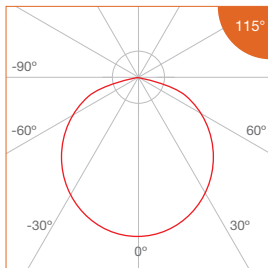

RGBW

WIRE END & EXIT CONFIGURATIONS OPTIONS

BENDING

ACCESSORIES

Flexible Linear Luminaire_Facade Lighting

Type	16mm width flexible silicone linear LED luminaire
Finishing	White
Cover	Dffused
Light Uniformity	Dotless
Mounting	Stainless steel mounting clip or aluminium tray
Beam Angle	115°
Power Options	Single CCT - 15W/m, 10W/m, 5W/m tuneWHITE - 7.5W/m per Channel, 5W/m per Channel, 2.5W/m per Channel RGBW - 10W/m, 15W/m
CRI	ProART (CRI~95)
SDCM	3 step MacAdam ellipse binning
Lifetime	Up to 50,000 hours L80 lamp life at Ta = 25°C
Voltage	24V DC
Length Options	500mm to 5000mm by increment of: - 50mm for single CCT and tuneWHITE - 125mm for RGBW
Operating Temperature	Ta (min) = -20°C Ta (max) = +55°C (5W/m) / +45°C (10W/m) / +35°C (15W/m)
Wire Connection	Supplied with insulated IP67 wires and connector at 300mm length
IP Rating	IP67, UV Stabilised

DIMENSIONS (MM)

PHOTOMETRICS

Flexible Linear Luminaire_Facade Lighting

SPECIFICATIONS

- Single CCT

CCT	Efficacy (lm/W)	Luminous Flux per meter (lm/m)		
		15W/m	10W/m	5W/m
2700K	50.3	754	505	249
3000K				
3500K				
4000K	52.8	792	530	261
5000K				
Correction Factor		1.00	0.67	0.33

- tuneWHITE 1800K - 3100K

CCT	Efficacy (lm/W)	Luminous Flux per meter (lm/m)		
		7.5W/m/Ch	5W/m/Ch	2.5W/m/Ch
1800K	51.8	388	260	128
3100K	68.1	511	342	169
Correction Factor		1.00	0.67	0.33

- tuneWHITE 1800K - 4000K

- RGBW

CCT	Efficacy (lm/W)	Luminous Flux per meter (lm/m)		RGB Wavelength (nm) / White CCT
		15W/m	10W/m	
Red	16.8	63	42	620 - 630
		(@3.75W)	(@2.50W)	
Green	51.2	192	129	515 - 525
		(@3.75W)	(@2.50W)	
Blue	15.2	57	38	460 - 470
		(@3.75W)	(@2.50W)	
White	56.3	211	141	3000K 6500K
		(@3.75W)	(@2.50W)	
Correction Factor		1.00	0.67	