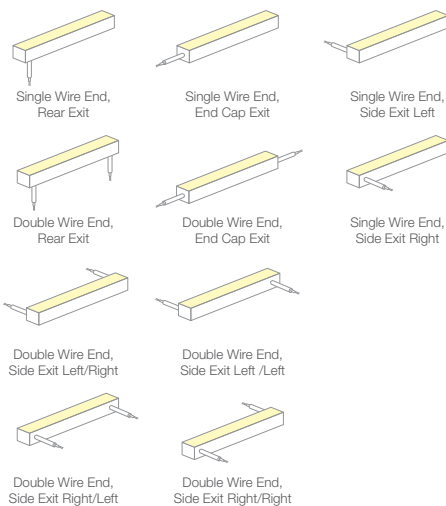

WF16TB

WEATHERPROOF FLEXIBLE TOP BEND LINEAR LUMINAIRE

AVAILABLE OPTIONS

COLOUR OPTIONS

WHITE

CCT OPTIONS

SINGLE CCT

tuneWHITE

RGBW

WIRE END & EXIT CONFIGURATIONS OPTIONS

BENDING

ACCESSORIES

Flexible Linear Luminaire_Facade Lighting

Type	16mm width flexible silicone linear LED luminaire
Finishing	White
Cover	Dffused
Light Uniformity	Dotless
Mounting	Stainless steel mounting clip or aluminium tray
Beam Angle	115°
Power Options	Single CCT - 15W/m, 10W/m, 5W/m tuneWHITE - 7.5W/m per Channel, 5W/m per Channel, 2.5W/m per Channel RGBW - 10W/m, 15W/m
CRI	ProART (CRI~95)
SDCM	3 step MacAdam ellipse binning
Lifetime	Up to 50,000 hours L80 lamp life at Ta = 25°C
Voltage	24V DC
Length Options	500mm to 5000mm by increment of: - 50mm for single CCT and tuneWHITE - 125mm for RGBW
Operating Temperature	Ta (min) = -20°C Ta (max) = +55°C (5W/m) / +45°C (10W/m) / +35°C (15W/m)
Wire Connection	Supplied with insulated IP67 wires and connector at 300mm length
IP Rating	IP67, UV Stabilised