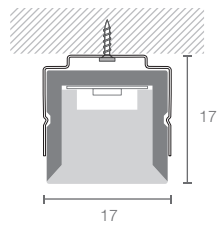

RGBW

WIRE END & EXIT CONFIGURATIONS OPTIONS

BENDING

ACCESSORIES

Flexible Linear Luminaire_Facade Lighting

Type	16mm width flexible silicone linear LED luminaire
Finishing	White
Cover	Dffused
Light Uniformity	Dotless
Mounting	Stainless steel mounting clip or aluminium tray
Beam Angle	115°
Power Options	Single CCT - 15W/m, 10W/m, 5W/m tuneWHITE - 7.5W/m per Channel, 5W/m per Channel, 2.5W/m per Channel RGBW - 10W/m, 15W/m
CRI	ProART (CRI~95)
SDCM	3 step MacAdam ellipse binning
Lifetime	Up to 50,000 hours L80 lamp life at Ta = 25°C
Voltage	24V DC
Length Options	500mm to 5000mm by increment of: - 50mm for single CCT and tuneWHITE - 125mm for RGBW
Operating Temperature	Ta (min) = -20°C Ta (max) = +55°C (5W/m) / +45°C (10W/m) / +35°C (15W/m)
Wire Connection	Supplied with insulated IP67 wires and connector at 300mm length
IP Rating	IP67, UV Stabilised

DIMENSIONS (MM)

PHOTOMETRICS

Flexible Linear Luminaire_Facade Lighting

SPECIFICATIONS

- Single CCT

CCT	Efficacy (lm/W)	Luminous Flux per meter (lm/m)		
		15W/m	10W/m	5W/m
2700K	50.3	754	505	249
3000K				
3500K				
4000K	52.8	792	530	261
5000K				
Correction Factor		1.00	0.67	0.33