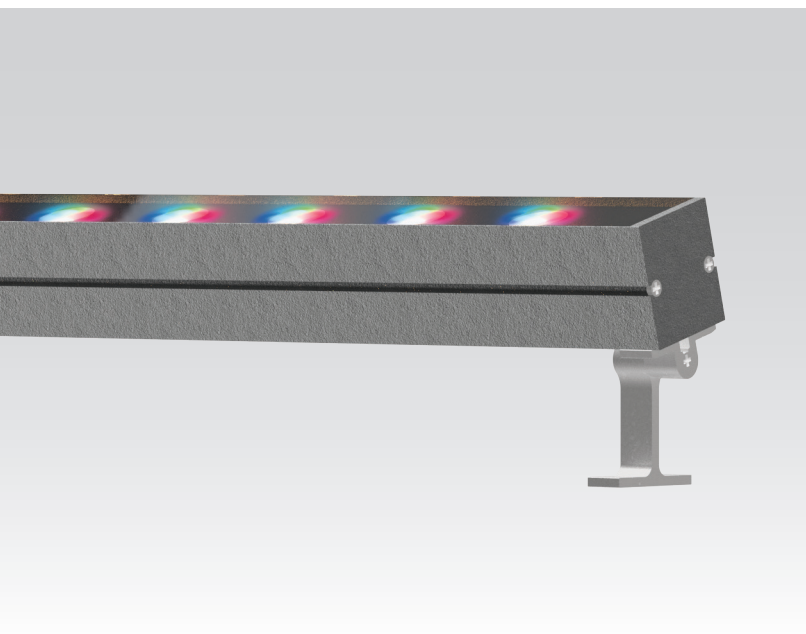

WL28G **IP66 IK10**

LINEAR GRAZER LUMINAIRE

AVAILABLE OPTIONS

COLOUR OPTIONS

MATT GREY

CCT OPTIONS

SINGLE CCT

tuneWHITE

RGBW

WIRE END & EXIT CONFIGURATIONS OPTIONS

Single Wire End,
Rear Exit

Double Wire End,
Rear Exit

Grazer/ Wallwash Luminaire_Facade Lighting

Profile Type	28mm width 6063 aluminium linear profile
Profile Finishing	Powder coating
Cover	Clear
Mounting	Adjustable mounting bracket
Beam Angle	17° / 33° / 25°x80°
Compatible LED Module	- (non modular)
CRI	ProART (CRI~95)
SDCM	3 step MacAdam ellipse binning
Lifetime	Up to 50,000 hours L80 lamp life at Ta = 25°C
Voltage	24V DC
Maximum Power	24W/m
Length Options	300mm, 500mm, 1000mm
Operating Temperature	Ta (min) = -35°C, Ta (max) = +60°C
Wire Connection	Supplied with insulated IP65 wires and connector at 150mm length
IP Rating	IP66
IK Rating	IK10

DIMENSIONS (MM)

PHOTOMETRICS

Grazer/Wallwash Luminaire_Facade Lighting

SPECIFICATIONS

- Single CCT

CCT	Efficacy (lm/W)	Luminous Flux per meter (lm/m)
		24W/m
2400K	65.5	1573
2700K		1829
3000K		
3500K	80.0	1920
4000K		
5000K		

Example: WL28G-GR-C-33-1000-AGB-24-30-SR-IP66
 WL28 Grazer Profile, Matt Grey, Clear cover, 33°, 1000mm, Anti-glare Baffle, 24W/m, 3000K, Single Wire End at Rear Exit, IP66, Including 2 x End Cap