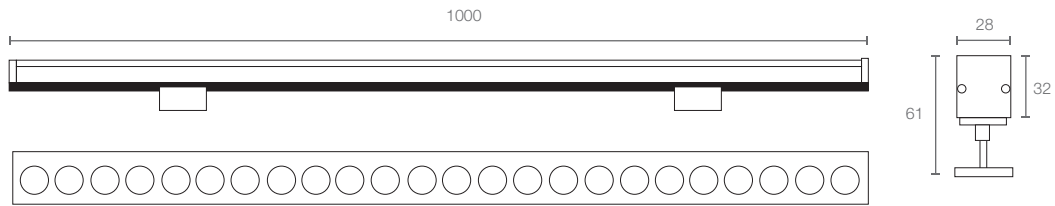

RGBW

WIRE END & EXIT CONFIGURATIONS OPTIONS

Single Wire End,
Rear Exit

Double Wire End,
Rear Exit

Grazer/ Wallwash Luminaire_Facade Lighting

Profile Type	28mm width 6063 aluminium linear profile
Profile Finishing	Powder coating
Cover	Clear
Mounting	Adjustable mounting bracket
Beam Angle	17° / 33° / 25°x80°
Compatible LED Module	- (non modular)
CRI	ProART (CRI~95)
SDCM	3 step MacAdam ellipse binning
Lifetime	Up to 50,000 hours L80 lamp life at Ta = 25°C
Voltage	24V DC
Maximum Power	24W/m
Length Options	300mm, 500mm, 1000mm
Operating Temperature	Ta (min) = -35°C, Ta (max) = +60°C
Wire Connection	Supplied with insulated IP65 wires and connector at 150mm length
IP Rating	IP66
IK Rating	IK10

DIMENSIONS (MM)

PHOTOMETRICS

Grazer/Wallwash Luminaire_Facade Lighting

SPECIFICATIONS

- Single CCT

CCT	Efficacy (lm/W)	Luminous Flux per meter (lm/m)
		24W/m
2400K	65.5	1573
2700K		1829
3000K		
3500K	80.0	1920
4000K		
5000K		