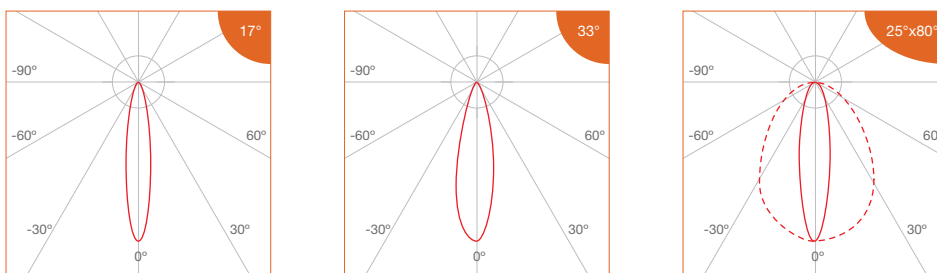

RGBW

WIRE END & EXIT CONFIGURATIONS OPTIONS

Single Wire End,
Rear Exit

Double Wire End,
Rear Exit

Grazer/ Wallwash Luminaire_Facade Lighting

Profile Type	28mm width 6063 aluminium linear profile
Profile Finishing	Powder coating
Cover	Clear
Mounting	Adjustable mounting bracket
Beam Angle	17° / 33° / 25°x80°
Compatible LED Module	- (non modular)
CRI	ProART (CRI~95)
SDCM	3 step MacAdam ellipse binning
Lifetime	Up to 50,000 hours L80 lamp life at Ta = 25°C
Voltage	24V DC
Maximum Power	24W/m
Length Options	300mm, 500mm, 1000mm
Operating Temperature	Ta (min) = -35°C, Ta (max) = +60°C
Wire Connection	Supplied with insulated IP65 wires and connector at 150mm length
IP Rating	IP66
IK Rating	IK10

DIMENSIONS (MM)

PHOTOMETRICS

Grazer/Wallwash Luminaire_Facade Lighting

SPECIFICATIONS

- Single CCT

CCT	Efficacy (lm/W)	Luminous Flux per meter (lm/m)
		24W/m
2400K	65.5	1573
2700K		1829
3000K		
3500K	80.0	1920
4000K		
5000K		

Example: WL28G-GR-C-33-1000-AGB-24-30-SR-IP66
 WL28 Grazer Profile, Matt Grey, Clear cover, 33°, 1000mm, Anti-glare Baffle, 24W/m, 3000K, Single Wire End at Rear Exit, IP66, Including 2 x End Cap