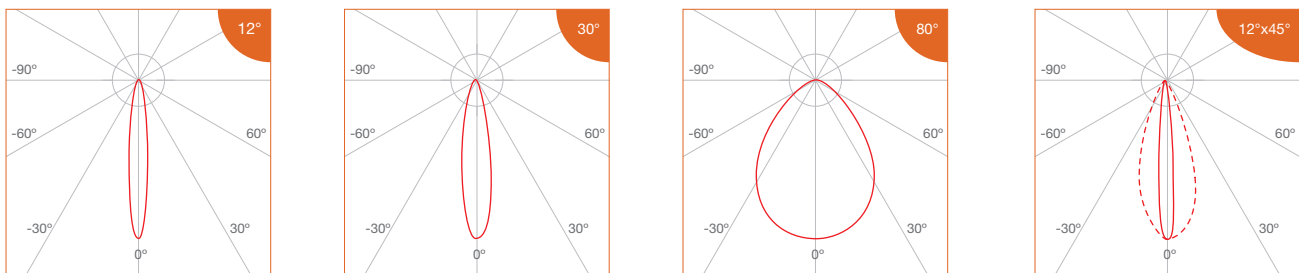

WL43G **IP66 IK10**

LINEAR GRAZER LUMINAIRE

AVAILABLE OPTIONS	
COLOUR OPTIONS	<p>MATT GREY</p>
CCT OPTIONS	<p>SINGLE CCT</p> <p>tuneWHITE</p> <p>1800K 3100K 1800K 4000K 2700K 6500K tuneWHITE</p> <p>RGBW</p> <p>W = 3000K W = 6000K RGBW</p>
WIRE END & EXIT CONFIGURATIONS OPTIONS	<p>Single Wire End, Rear Exit</p> <p>Double Wire End, Rear Exit</p>

Grazer/ Wallwash Luminaire_Facade Lighting

Profile Type	43mm width 6063 aluminium linear profile
Profile Finishing	Powder coating
Cover	Clear
Mounting	Adjustable mounting bracket
Beam Angle	12° / 30° / 80° / 12°x45°
Compatible LED Module	- (non modular)
CRI	ProART (CRI~95)
SDCM	3 step MacAdam ellipse binning
Lifetime	Up to 50,000 hours L80 lamp life at Ta = 25°C
Voltage	24V DC
Maximum Power	36W/m
Length Options	300mm, 500mm, 1000mm
Operating Temperature	Ta (min) = -35°C, Ta (max) = +60°C
Wire Connection	Supplied with insulated IP65 wires and connector at 150mm length
IP Rating	IP66
IK Rating	IK10

DIMENSIONS (MM)

PHOTOMETRICS

Grazer/Wallwash Luminaire_Facade Lighting

SPECIFICATIONS

- Single CCT

CCT	Efficacy (lm/W)	Luminous Flux per meter (lm/m)
		36W/m
2400K	61.4	2211
2700K		2571
3000K		
3500K	71.4	2571
4000K		
5000K		75.0

- tuneWHITE 1800K - 3100K

CCT	Efficacy (lm/W)	Luminous Flux per meter (lm/m)
		36W/m/Ch
1800K	195.4	1954
3100K	257.1	2571
Correction Factor		1.00

- tuneWHITE 1800K - 4000K

CCT	Efficacy (lm/W)	Luminous Flux per meter (lm/m)
		36W/m/Ch
1800K	139.0	1390
4000K	182.9	1829
Correction Factor		1.00