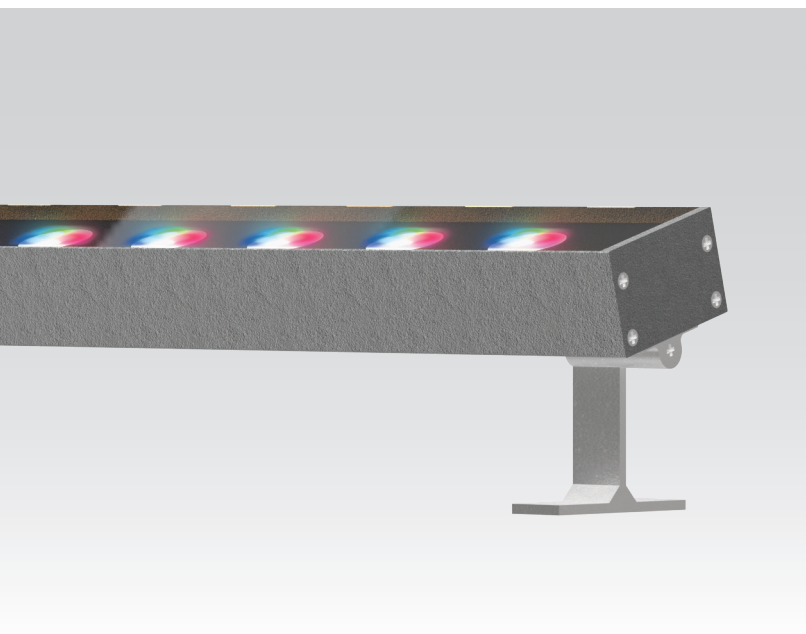

WL43G **IP66 IK10**

LINEAR GRAZER LUMINAIRE

AVAILABLE OPTIONS	
COLOUR OPTIONS	<p>MATT GREY</p>
CCT OPTIONS	<p>SINGLE CCT</p> <p>tuneWHITE</p> <p>1800K 3100K 1800K 4000K 2700K 6500K tuneWHITE</p> <p>RGBW</p> <p>W = 3000K W = 6000K RGBW</p>
WIRE END & EXIT CONFIGURATIONS OPTIONS	<p>Single Wire End, Rear Exit</p> <p>Double Wire End, Rear Exit</p>

Grazer/ Wallwash Luminaire_Facade Lighting

Profile Type	43mm width 6063 aluminium linear profile
Profile Finishing	Powder coating
Cover	Clear
Mounting	Adjustable mounting bracket
Beam Angle	12° / 30° / 80° / 12°x45°
Compatible LED Module	- (non modular)
CRI	ProART (CRI~95)
SDCM	3 step MacAdam ellipse binning
Lifetime	Up to 50,000 hours L80 lamp life at Ta = 25°C
Voltage	24V DC
Maximum Power	36W/m
Length Options	300mm, 500mm, 1000mm
Operating Temperature	Ta (min) = -35°C, Ta (max) = +60°C
Wire Connection	Supplied with insulated IP65 wires and connector at 150mm length
IP Rating	IP66
IK Rating	IK10

DIMENSIONS (MM)

PHOTOMETRICS

Grazer/Wallwash Luminaire_Facade Lighting

SPECIFICATIONS

- Single CCT

CCT	Efficacy (lm/W)	Luminous Flux per meter (lm/m)
		36W/m
2400K	61.4	2211
2700K		2571
3000K		
3500K	71.4	2571
4000K		
5000K		75.0

Example: WL43G-GR-C-30-1000-AGB-36-30-SR-IP66
 WL43 Grazer Profile, Matt Grey, Clear cover, 30°, 1000mm, Anti-glare Baffle, 36W/m, 3000K, Single Wire End at Rear Exit, IP66, Including 2 x End Cap