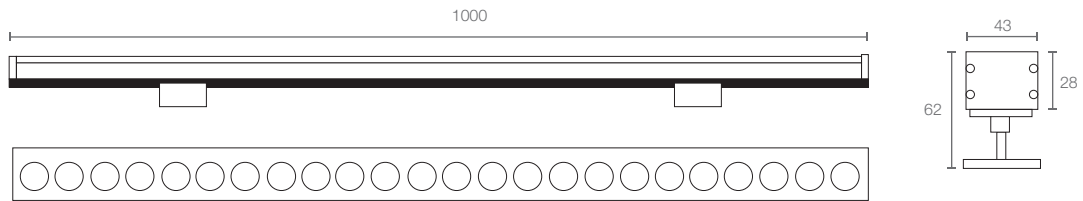

WL43G **IP66 IK10**

LINEAR GRAZER LUMINAIRE

AVAILABLE OPTIONS	
COLOUR OPTIONS	<p>MATT GREY</p>
CCT OPTIONS	<p>SINGLE CCT</p> <p>tuneWHITE</p> <p>1800K 3100K 1800K 4000K 2700K 6500K tuneWHITE</p> <p>RGBW</p> <p>W = 3000K W = 6000K RGBW</p>
WIRE END & EXIT CONFIGURATIONS OPTIONS	<p>Single Wire End, Rear Exit</p> <p>Double Wire End, Rear Exit</p>

Grazer/ Wallwash Luminaire_Facade Lighting

Profile Type	43mm width 6063 aluminium linear profile
Profile Finishing	Powder coating
Cover	Clear
Mounting	Adjustable mounting bracket
Beam Angle	12° / 30° / 80° / 12°x45°
Compatible LED Module	- (non modular)
CRI	ProART (CRI~95)
SDCM	3 step MacAdam ellipse binning
Lifetime	Up to 50,000 hours L80 lamp life at Ta = 25°C
Voltage	24V DC
Maximum Power	36W/m
Length Options	300mm, 500mm, 1000mm
Operating Temperature	Ta (min) = -35°C, Ta (max) = +60°C
Wire Connection	Supplied with insulated IP65 wires and connector at 150mm length
IP Rating	IP66
IK Rating	IK10

DIMENSIONS (MM)

PHOTOMETRICS

Grazer/Wallwash Luminaire_Facade Lighting

SPECIFICATIONS

- Single CCT

CCT	Efficacy (lm/W)	Luminous Flux per meter (lm/m)
		36W/m
2400K	61.4	2211
2700K		2571
3000K		
3500K	71.4	2571
4000K		
5000K		75.0