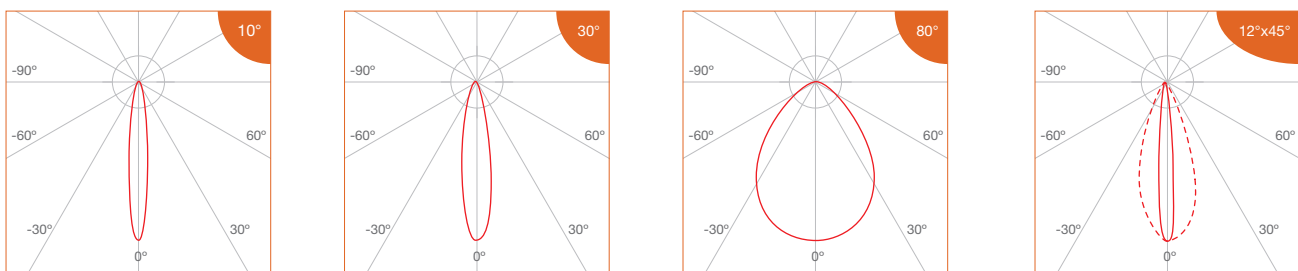

WL50G **IP66 IK10**

LINEAR GRAZER LUMINAIRE

AVAILABLE OPTIONS	
COLOUR OPTIONS	<p>MATT GREY</p>
CCT OPTIONS	<p>SINGLE CCT</p> <p>tuneWHITE</p> <p>RGBW</p>
WIRE END & EXIT CONFIGURATIONS OPTIONS	<p>Single Wire End, Rear Exit</p> <p>Double Wire End, Rear Exit</p>

Grazer/ Wallwash Luminaire_Facade Lighting

Profile Type	50mm width 6063 aluminium linear profile
Profile Finishing	Powder coating
Cover	Clear
Mounting	Adjustable mounting bracket
Beam Angle	10° / 30° / 80° / 12°x45°
Compatible LED Module	- (non modular)
CRI	ProART (CRI~95)
SDCM	3 step MacAdam ellipse binning
Lifetime	Up to 50,000 hours L80 lamp life at Ta = 25°C
Voltage	24V DC
Maximum Power	48W/m
Length Options	300mm, 500mm, 1000mm
Operating Temperature	Ta (min) = -35°C, Ta (max) = +60°C
Wire Connection	Supplied with insulated IP65 wires and connector at 150mm length
IP Rating	IP66
IK Rating	IK10

DIMENSIONS (MM)

PHOTOMETRICS

Grazer/Wallwash Luminaire_Facade Lighting

SPECIFICATIONS

- Single CCT

CCT	Efficacy (lm/W)	Luminous Flux per meter (lm/m)
		48W/m
2400K	65.5	3145
2700K		3657
3000K		
3500K	80.0	3840
4000K		
5000K		

Example: WL50G-GR-C-30-1000-AGB-48-30-SR-IP66
 WL50 Grazer Profile, Matt Grey, Clear cover, 30°, 1000mm, Anti-glare Baffle, 48W/m, 3000K, Single Wire End at Rear Exit, IP66, Including 2 x End Cap