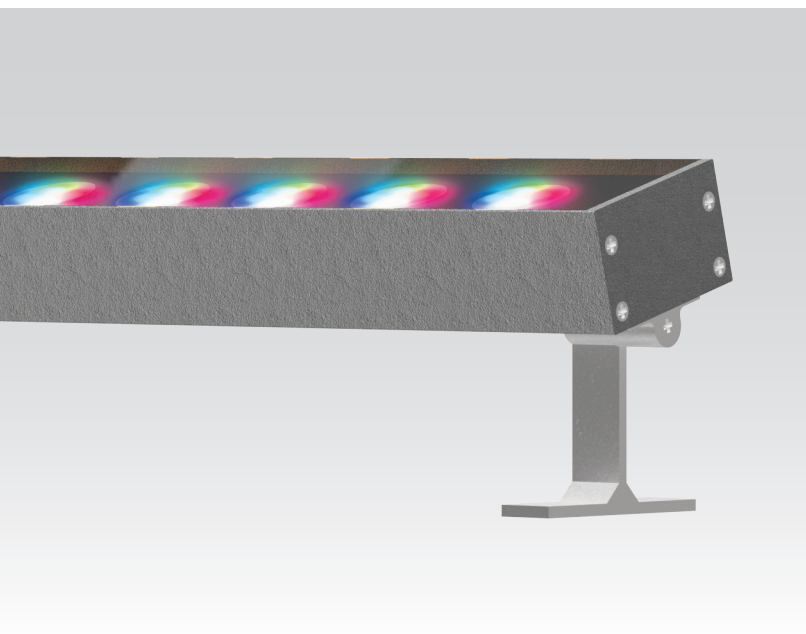

WL50G **IP66 IK10**

LINEAR GRAZER LUMINAIRE

AVAILABLE OPTIONS	
COLOUR OPTIONS	<p>MATT GREY</p>
CCT OPTIONS	<p>SINGLE CCT</p> <p>tuneWHITE</p> <p>RGBW</p>
WIRE END & EXIT CONFIGURATIONS OPTIONS	<p>Single Wire End, Rear Exit</p> <p>Double Wire End, Rear Exit</p>

Grazer/ Wallwash Luminaire_Facade Lighting

Profile Type	50mm width 6063 aluminium linear profile
Profile Finishing	Powder coating
Cover	Clear
Mounting	Adjustable mounting bracket
Beam Angle	10° / 30° / 80° / 12°x45°
Compatible LED Module	- (non modular)
CRI	ProART (CRI~95)
SDCM	3 step MacAdam ellipse binning
Lifetime	Up to 50,000 hours L80 lamp life at Ta = 25°C
Voltage	24V DC
Maximum Power	48W/m
Length Options	300mm, 500mm, 1000mm
Operating Temperature	Ta (min) = -35°C, Ta (max) = +60°C
Wire Connection	Supplied with insulated IP65 wires and connector at 150mm length
IP Rating	IP66
IK Rating	IK10

DIMENSIONS (MM)

PHOTOMETRICS

Grazer/Wallwash Luminaire_Facade Lighting

SPECIFICATIONS

- Single CCT

CCT	Efficacy (lm/W)	Luminous Flux per meter (lm/m)
		48W/m
2400K	65.5	3145
2700K		3657
3000K		
3500K	80.0	3840
4000K		
5000K		

Example: WL50G-GR-C-30-1000-AGB-48-30-SR-IP66
 WL50 Grazer Profile, Matt Grey, Clear cover, 30°, 1000mm, Anti-glare Baffle, 48W/m, 3000K, Single Wire End at Rear Exit, IP66, Including 2 x End Cap