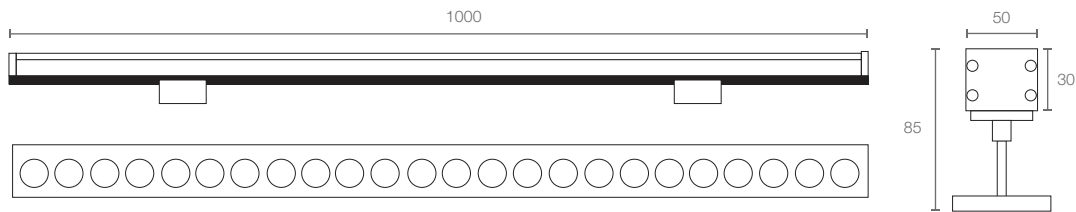

WL50G **IP66 IK10**

LINEAR GRAZER LUMINAIRE

AVAILABLE OPTIONS	
COLOUR OPTIONS	<p>MATT GREY</p>
CCT OPTIONS	<p>SINGLE CCT</p> <p>tuneWHITE</p> <p>RGBW</p>
WIRE END & EXIT CONFIGURATIONS OPTIONS	<p>Single Wire End, Rear Exit</p> <p>Double Wire End, Rear Exit</p>

Grazer/ Wallwash Luminaire_Facade Lighting

Profile Type	50mm width 6063 aluminium linear profile
Profile Finishing	Powder coating
Cover	Clear
Mounting	Adjustable mounting bracket
Beam Angle	10° / 30° / 80° / 12°x45°
Compatible LED Module	- (non modular)
CRI	ProART (CRI~95)
SDCM	3 step MacAdam ellipse binning
Lifetime	Up to 50,000 hours L80 lamp life at Ta = 25°C
Voltage	24V DC
Maximum Power	48W/m
Length Options	300mm, 500mm, 1000mm
Operating Temperature	Ta (min) = -35°C, Ta (max) = +60°C
Wire Connection	Supplied with insulated IP65 wires and connector at 150mm length
IP Rating	IP66
IK Rating	IK10

DIMENSIONS (MM)

PHOTOMETRICS

Grazer/Wallwash Luminaire_Facade Lighting

SPECIFICATIONS

- Single CCT

CCT	Efficacy (lm/W)	Luminous Flux per meter (lm/m)
		48W/m
2400K	65.5	3145
2700K		3657
3000K		
3500K	80.0	3840
4000K		
5000K		

Example: WL50G-GR-C-30-1000-AGB-48-30-SR-IP66
 WL50 Grazer Profile, Matt Grey, Clear cover, 30°, 1000mm, Anti-glare Baffle, 48W/m, 3000K, Single Wire End at Rear Exit, IP66, Including 2 x End Cap