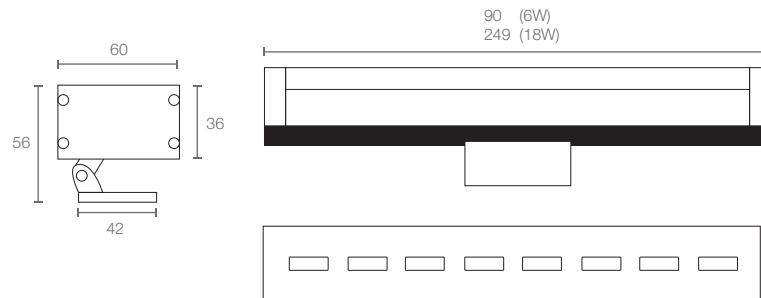

Blade Beam Luminaire_Facade Lighting

Profile Type	60mm width 6063 aluminium linear profile
Profile Finishing	Powder coating/Anode oxidation
Cover	Clear
Mounting	Adjustable bracket
Beam Angle	10°x120°
Compatible LED Module	- (non modular)
CRI	ProART (CRI~95)
SDCM	3 step MacAdam ellipse binning
Lifetime	Up to 50,000 hours L80 lamp life at Ta = 25°C
Voltage	24V DC
Maximum Power	6W, 18W
Length Options	249mm(18W), 90mm(6W)
Operating Temperature	Ta (min) = -35°C, Ta (max) = +60°C
Wire Connection	Supplied with insulated IP65 wires and connector at 150mm length
IP Rating	IP66
IK Rating	IK10
Profile LOR	50% (Frosted diffuser)

DIMENSIONS (MM)

PHOTOMETRICS

Blade Beam Luminaire_Facade Lighting

SPECIFICATIONS

- Single CCT

CCT	Efficacy (lm/W)	Luminous Flux (lm)	
		18W	6W
2400K	13.7	655	216
2700K			
3000K			
3500K	15.9	762	251
4000K			
5000K			
Correction Factor		1.00	0.33