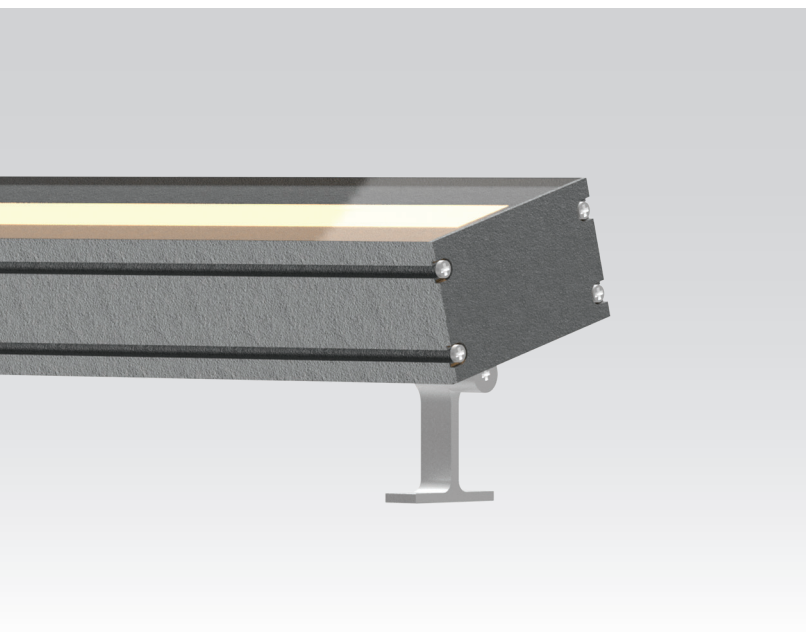

WL60BB IP66 IK10

BLADE BEAM LUMINAIRE

AVAILABLE OPTIONS

COLOUR OPTIONS

MATT GREY

CCT OPTIONS

SINGLE CCT

2400K 2700K 3000K 3500K 4000K 5000K

Blade Beam Luminaire_Facade Lighting

Profile Type	60mm width 6063 aluminium linear profile
Profile Finishing	Powder coating/Anode oxidation
Cover	Clear
Mounting	Adjustable bracket
Beam Angle	10°x120°
Compatible LED Module	- (non modular)
CRI	ProART (CRI~95)
SDCM	3 step MacAdam ellipse binning
Lifetime	Up to 50,000 hours L80 lamp life at Ta = 25°C
Voltage	24V DC
Maximum Power	6W, 18W
Length Options	249mm(18W), 90mm(6W)
Operating Temperature	Ta (min) = -35°C, Ta (max) = +60°C
Wire Connection	Supplied with insulated IP65 wires and connector at 150mm length
IP Rating	IP66
IK Rating	IK10
Profile LOR	50% (Frosted diffuser)

DIMENSIONS (MM)

PHOTOMETRICS

Blade Beam Luminaire_Facade Lighting

SPECIFICATIONS

- Single CCT

CCT	Efficacy (lm/W)	Luminous Flux (lm)	
		18W	6W
2400K	13.7	655	216
2700K			
3000K			
3500K	15.9	762	251
4000K			
5000K			
Correction Factor		1.00	0.33

Example: WL60BB-GR-18-40-IP66
 WL60 Blade Beam Luminaire, Matt Grey, 18W/m, 4000K, IP66