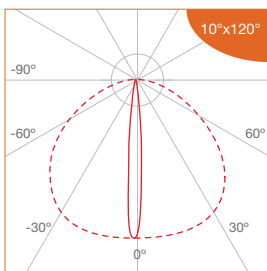

WL60BB IP66 IK10

BLADE BEAM LUMINAIRE

AVAILABLE OPTIONS

COLOUR OPTIONS

MATT GREY

CCT OPTIONS

SINGLE CCT

2400K 2700K 3000K 3500K 4000K 5000K

Blade Beam Luminaire_Facade Lighting

Profile Type	60mm width 6063 aluminium linear profile
Profile Finishing	Powder coating/Anode oxidation
Cover	Clear
Mounting	Adjustable bracket
Beam Angle	10°x120°
Compatible LED Module	- (non modular)
CRI	ProART (CRI~95)
SDCM	3 step MacAdam ellipse binning
Lifetime	Up to 50,000 hours L80 lamp life at Ta = 25°C
Voltage	24V DC
Maximum Power	6W, 18W
Length Options	249mm(18W), 90mm(6W)
Operating Temperature	Ta (min) = -35°C, Ta (max) = +60°C
Wire Connection	Supplied with insulated IP65 wires and connector at 150mm length
IP Rating	IP66
IK Rating	IK10
Profile LOR	50% (Frosted diffuser)

DIMENSIONS (MM)

PHOTOMETRICS

Blade Beam Luminaire_Facade Lighting

SPECIFICATIONS

- Single CCT

CCT	Efficacy (lm/W)	Luminous Flux (lm)	
		18W	6W
2400K	13.7	655	216
2700K			
3000K			
3500K	15.9	762	251
4000K			
5000K			
Correction Factor		1.00	0.33