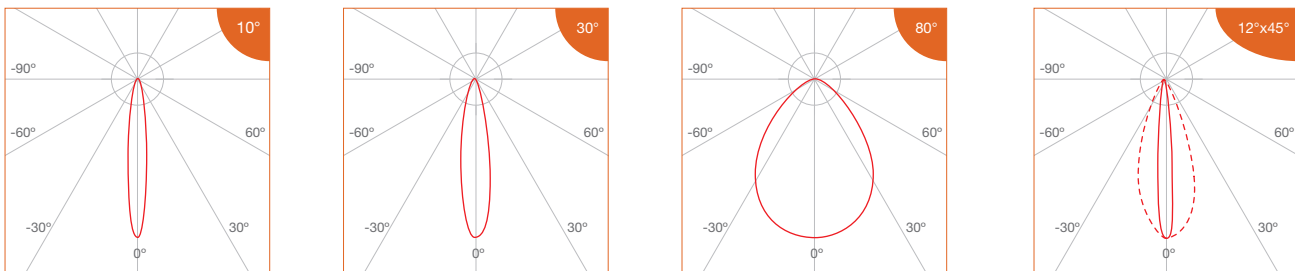

WL60G **IP66 IK10**

LINEAR GRAZER LUMINAIRE

AVAILABLE OPTIONS	
COLOUR OPTIONS	<p>MATT GREY</p>
CCT OPTIONS	<p>SINGLE CCT</p> <p>2400K 2700K 3000K 3500K 4000K 5000K</p> <p>ProART </p> <p>tuneWHITE</p> <p>1800K 3100K 1800K 4000K 2700K 6500K</p> <p>tuneWHITE </p> <p>RGBW</p> <p>W = 3000K W = 6000K</p> <p>RGBW </p>
WIRE END & EXIT CONFIGURATIONS OPTIONS	<p>Single Wire End, Rear Exit</p> <p>Double Wire End, Rear Exit</p>

Grazer/ Wallwash Luminaire_Facade Lighting

Profile Type	60mm width 6063 aluminium linear profile
Profile Finishing	Powder coating
Cover	Clear
Mounting	Adjustable mounting bracket
Beam Angle	10° / 30° / 80° / 12°x45°
Compatible LED Module	- (non modular)
CRI	ProART (CRI~95)
SDCM	3 step MacAdam ellipse binning
Lifetime	Up to 50,000 hours L80 lamp life at Ta = 25°C
Voltage	24V DC
Maximum Power	72W/m
Length Options	300mm, 500mm, 1000mm
Operating Temperature	Ta (min) = -35°C, Ta (max) = +60°C
Wire Connection	Supplied with insulated IP65 wires and connector at 150mm length
IP Rating	IP66
IK Rating	IK10

DIMENSIONS (MM)

PHOTOMETRICS

Grazer/Wallwash Luminaire_Facade Lighting

SPECIFICATIONS

- Single CCT

CCT	Efficacy (lm/W)	Luminous Flux per meter (lm/m)
		72W/m
2400K	59.2	4259
2700K		4952
3000K		
3500K	72.0	5200
4000K		
5000K		

Example: WL60G-GR-C-30-1000-AGB-72-30-SR-IP66
 WL60 Grazer Profile, Matt Grey, Clear cover, Beam angle 30°, 1000mm, Anti-glare Baffle, 72W/m, 3000K, Single Wire End at Rear Exit, IP66, Including 2 x End Cap