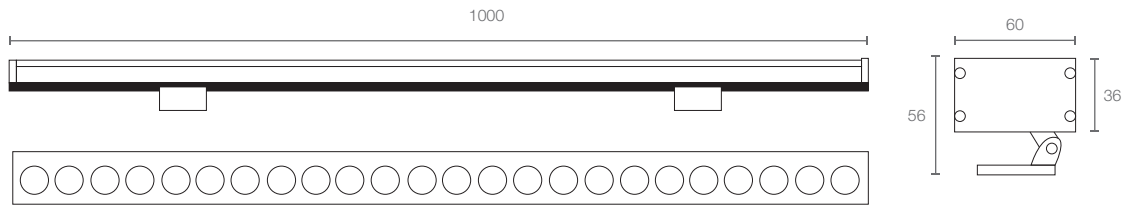

WL60G **IP66 IK10**

LINEAR GRAZER LUMINAIRE

AVAILABLE OPTIONS	
COLOUR OPTIONS	<p>MATT GREY</p>
CCT OPTIONS	<p>SINGLE CCT</p> <p>2400K 2700K 3000K 3500K 4000K 5000K</p> <p>ProART </p> <p>tuneWHITE</p> <p>1800K 3100K 1800K 4000K 2700K 6500K</p> <p>tuneWHITE </p> <p>RGBW</p> <p>W = 3000K W = 6000K</p> <p>RGBW </p>
WIRE END & EXIT CONFIGURATIONS OPTIONS	<p>Single Wire End, Rear Exit</p> <p>Double Wire End, Rear Exit</p>

Grazer/ Wallwash Luminaire_Facade Lighting

Profile Type	60mm width 6063 aluminium linear profile
Profile Finishing	Powder coating
Cover	Clear
Mounting	Adjustable mounting bracket
Beam Angle	10° / 30° / 80° / 12°x45°
Compatible LED Module	- (non modular)
CRI	ProART (CRI~95)
SDCM	3 step MacAdam ellipse binning
Lifetime	Up to 50,000 hours L80 lamp life at Ta = 25°C
Voltage	24V DC
Maximum Power	72W/m
Length Options	300mm, 500mm, 1000mm
Operating Temperature	Ta (min) = -35°C, Ta (max) = +60°C
Wire Connection	Supplied with insulated IP65 wires and connector at 150mm length
IP Rating	IP66
IK Rating	IK10

DIMENSIONS (MM)

PHOTOMETRICS

Grazer/Wallwash Luminaire_Facade Lighting

SPECIFICATIONS

- Single CCT

CCT	Efficacy (lm/W)	Luminous Flux per meter (lm/m)
		72W/m
2400K	59.2	4259
2700K		4952
3000K		
3500K	72.0	5200
4000K		
5000K		