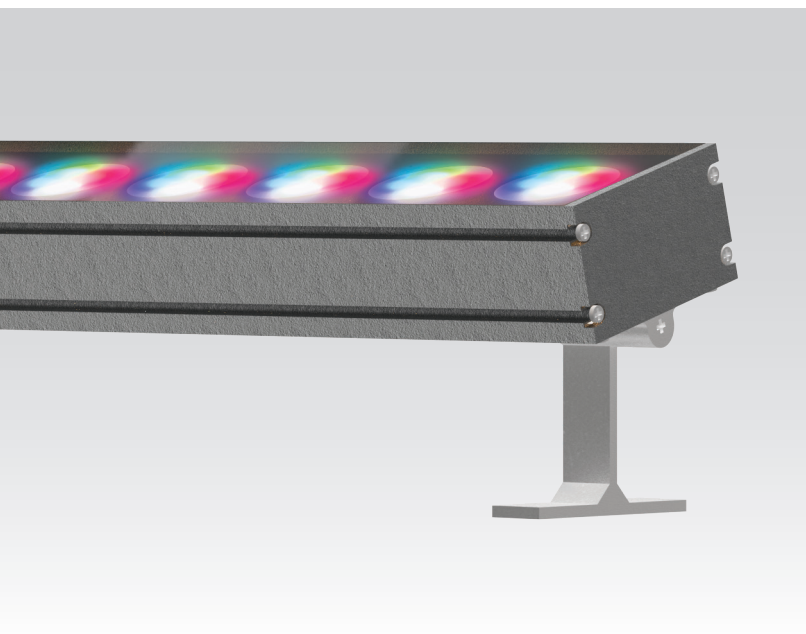

WL60G **IP66 IK10**

LINEAR GRAZER LUMINAIRE

AVAILABLE OPTIONS	
COLOUR OPTIONS	<p>MATT GREY</p>
CCT OPTIONS	<p>SINGLE CCT</p> <p>2400K 2700K 3000K 3500K 4000K 5000K</p> <p>ProART </p> <p>tuneWHITE</p> <p>1800K 3100K 1800K 4000K 2700K 6500K</p> <p>tuneWHITE </p> <p>RGBW</p> <p>W = 3000K W = 6000K</p> <p>RGBW </p>
WIRE END & EXIT CONFIGURATIONS OPTIONS	<p>Single Wire End, Rear Exit</p> <p>Double Wire End, Rear Exit</p>

Grazer/ Wallwash Luminaire_Facade Lighting

Profile Type	60mm width 6063 aluminium linear profile
Profile Finishing	Powder coating
Cover	Clear
Mounting	Adjustable mounting bracket
Beam Angle	10° / 30° / 80° / 12°x45°
Compatible LED Module	- (non modular)
CRI	ProART (CRI~95)
SDCM	3 step MacAdam ellipse binning
Lifetime	Up to 50,000 hours L80 lamp life at Ta = 25°C
Voltage	24V DC
Maximum Power	72W/m
Length Options	300mm, 500mm, 1000mm
Operating Temperature	Ta (min) = -35°C, Ta (max) = +60°C
Wire Connection	Supplied with insulated IP65 wires and connector at 150mm length
IP Rating	IP66
IK Rating	IK10

DIMENSIONS (MM)

PHOTOMETRICS

Grazer/Wallwash Luminaire_Facade Lighting

SPECIFICATIONS

- Single CCT

CCT	Efficacy (lm/W)	Luminous Flux per meter (lm/m)
		72W/m
2400K	59.2	4259
2700K		4952
3000K		
3500K	72.0	5200
4000K		
5000K		

Example: WL60G-GR-C-30-1000-AGB-72-30-SR-IP66
 WL60 Grazer Profile, Matt Grey, Clear cover, Beam angle 30°, 1000mm, Anti-glare Baffle, 72W/m, 3000K, Single Wire End at Rear Exit, IP66, Including 2 x End Cap